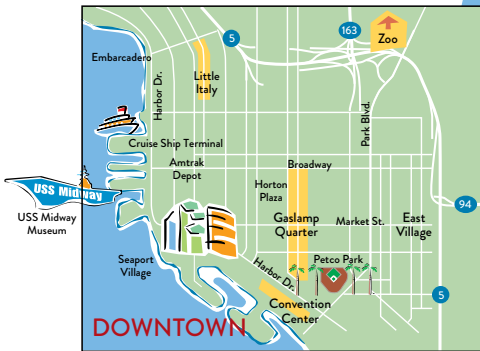

-  Winery Region
-  Casino Region
-  Golf Course
-  Shopping Outlet
-  Off-Road Racing
-  Hot Air Balloon Rides
-  Craft Beer Region
-  Surf Break
-  Sport Fishing
-  Sailing
-  Whale Watching
-  Harbor Cruising

*Times are based on travel from the airport and may vary based on time of day. Average travel time is listed.

San Diego Tourism Authority
750 B Street, Suite 1500
San Diego, CA 92101

+1-619-232-3101
sdinfo@sandiego.org